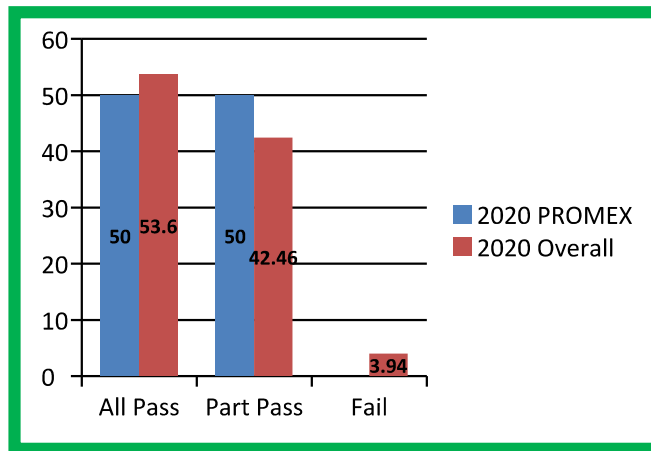

PART B: 2019

	PROMEX	Overall
All Pass	99	98
Part Pass	0.63	1.56
Fail	0.33	0.37

PART B: 2020

	PROMEX	Overall
All Pass	50	53.6
Part Pass	50	42.46
Fail	0	3.94

PART B: 2021

	PROMEX	Overall
All Pass	91.3	69
Part Pass	8.7	27.28
Fail	0	3.7