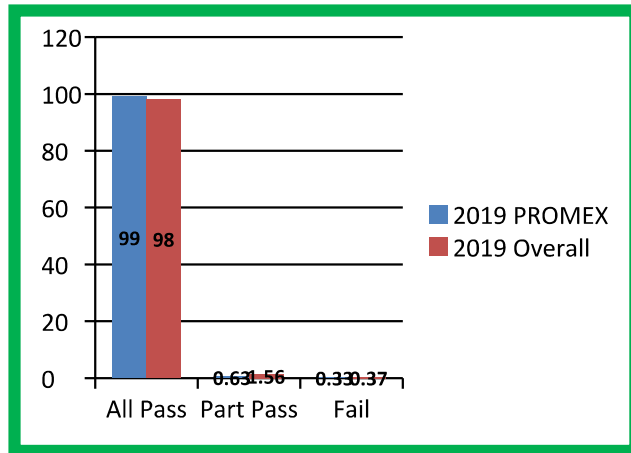

PART B: 2019

	PROMEX	Overall
All Pass	99	98
Part Pass	0.63	1.56
Fail	0.33	0.37

PART B: 2020

	PROMEX	Overall
All Pass	50	53.6
Part Pass	50	42.46
Fail	0	3.94

PART B: 2021

	PROMEX	Overall
All Pass	91.3	69
Part Pass	8.7	27.28
Fail	0	3.7