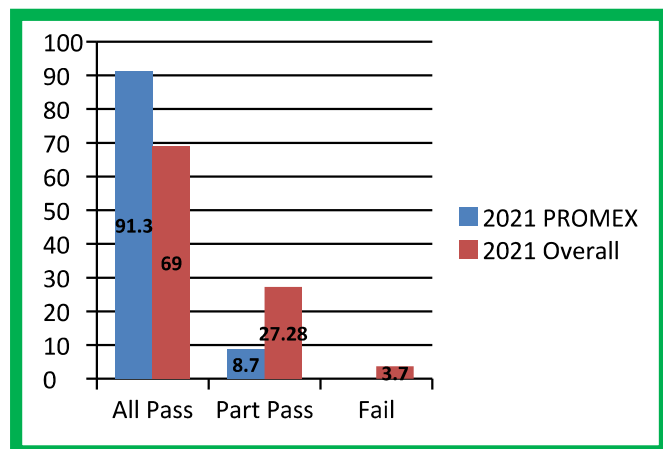

PART B: 2019

	PROMEX	Overall
All Pass	99	98
Part Pass	0.63	1.56
Fail	0.33	0.37

PART B: 2020

	PROMEX	Overall
All Pass	50	53.6
Part Pass	50	42.46
Fail	0	3.94

PART B: 2021

	PROMEX	Overall
All Pass	91.3	69
Part Pass	8.7	27.28
Fail	0	3.7